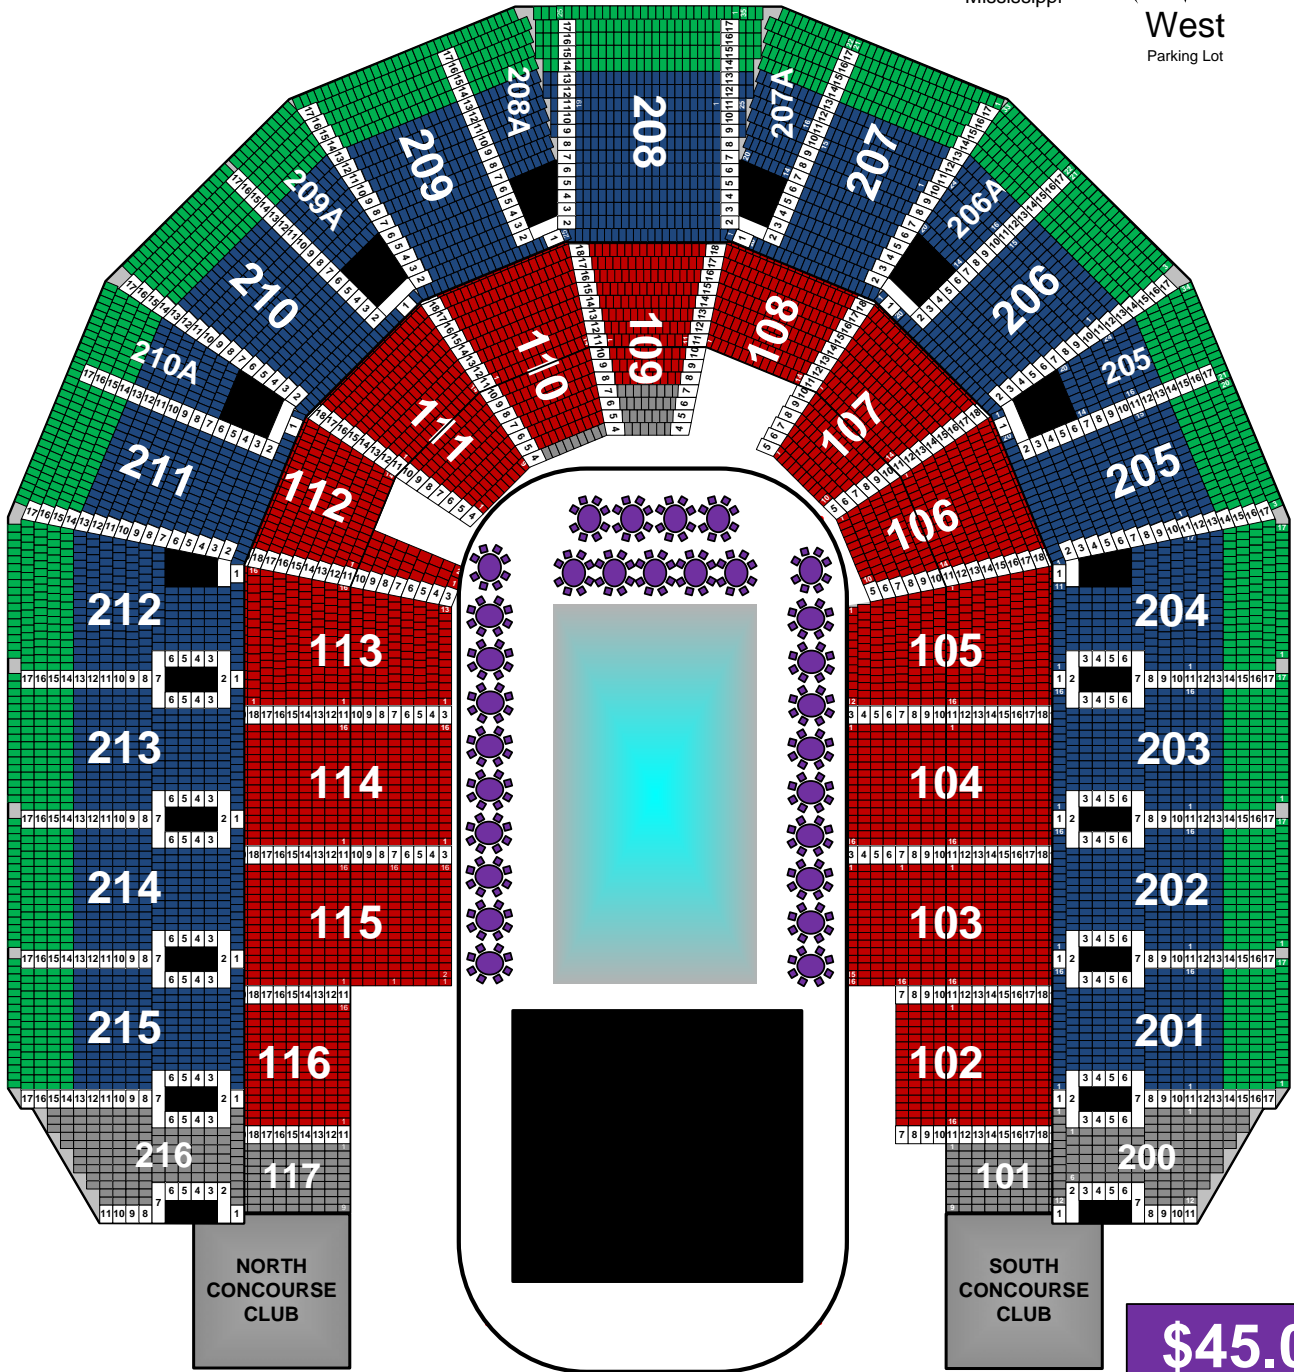

80 FEET							
10'	20'	30'	40'	50'	60'	70'	80'

Group Rates Available
309/277-1356

Holiday Pops

featuring John Faddis

Saturday, November 19
7:30 pm

\$45.00

\$35.00

\$25.00

\$15.00

On Sale
Saturday, Oct. 15 - 10 am