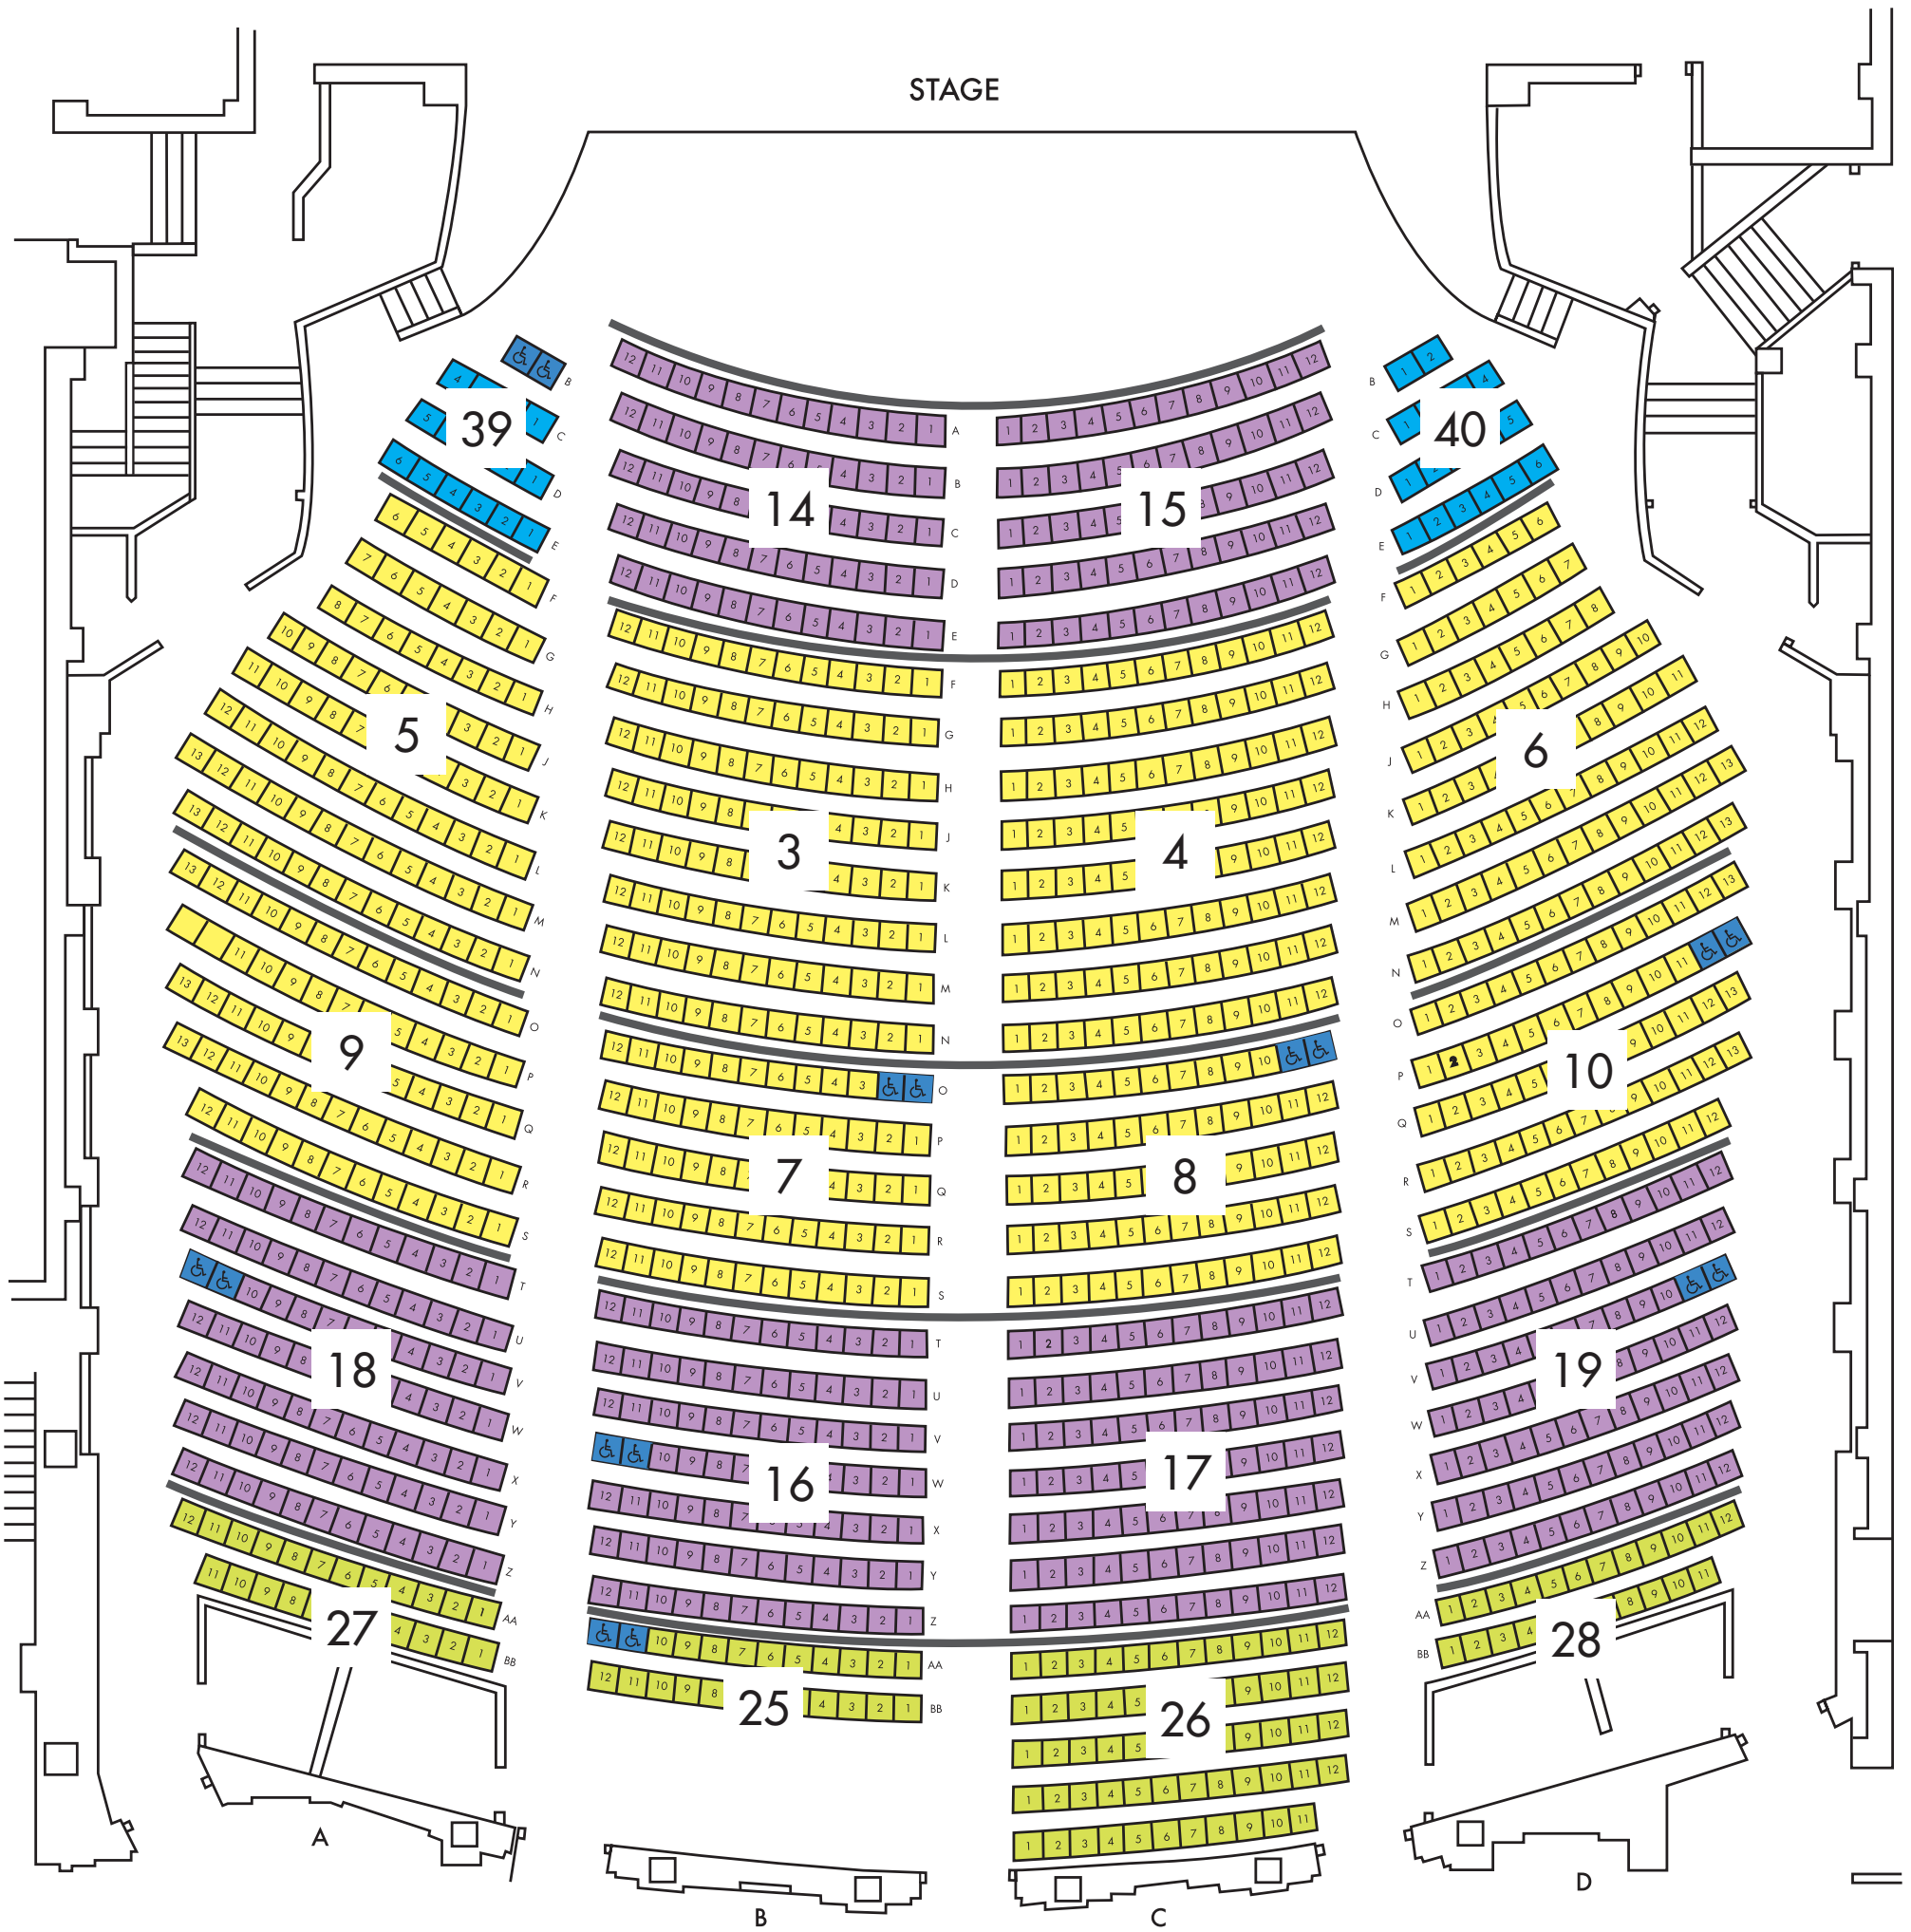

- Loge: \$53
- Level 1: \$42
- Level 2: \$32
- Level 3: \$23
- Level 4: \$11

Main Floor - Seating Plan

- Wheel Chair Accessible

Grand Lobby

**RiverCenter
Adler Theatre**

- Loge: \$53
- Level 1: \$42
- Level 2: \$32
- Level 3: \$23
- Level 4: \$11

Balcony Floor - Seating Chart